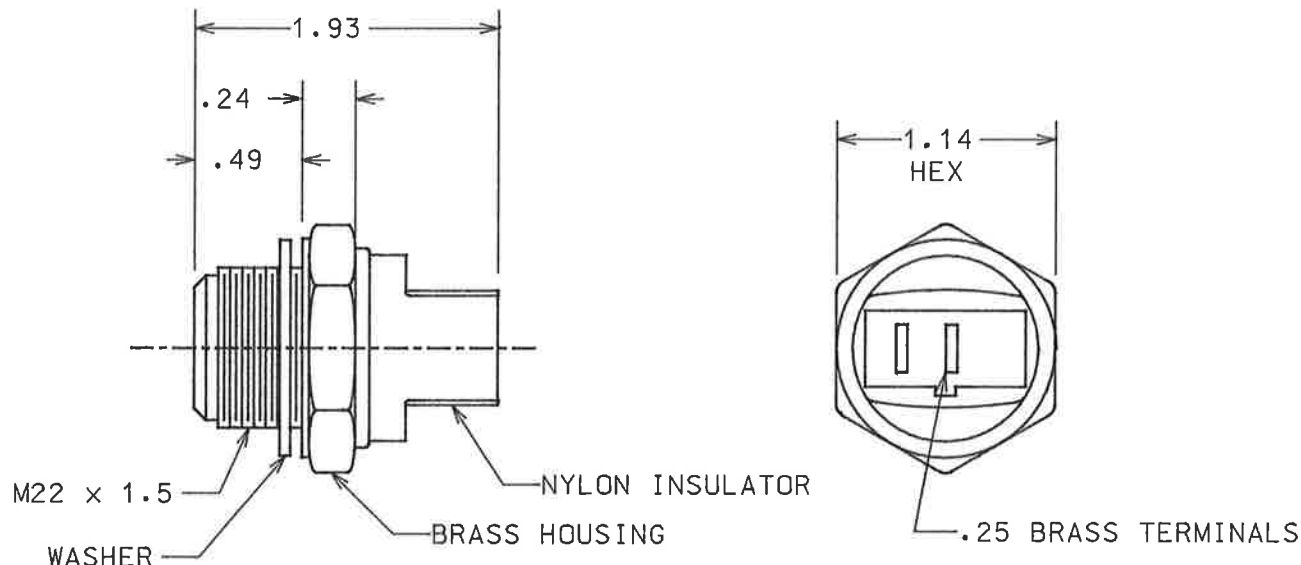

PART NO. SW556

TOLERANCES UNLESS SPECIFIED	
TWO PLACE DECIMALS +/- .015	THREE PLACE DECIMALS +/- .005
ANGLES +/- 1°	

TEMPERATURES:
CLOSE 197.6°F TO 208.4°F
OPEN 177.8°F TO 188.0°F

(A) NOTE:
 1. REFERENCE "ANSI Y14.5M-1982"
 2. NO LABELS ARE PERMITTED ON OR BELOW THE THREADS OF THE HOUSING.

REPLACES O.E.M. VOLKSWAGEN, AUDI # 321959481E,B

				MATERIAL	SCALE NTS	WELLS MFG. CORP. FOND DU LAC, WISCONSIN
					DATE 6-7-94 DWN. BY DDF	
				FINISH	CHECKED 6-7-94 DAL	TITLE COOLING FAN SWITCH
A	ADDED NOTES.	19235	6-30-95	MCS	APPROVED 6-7-94 JSK	PART NO. SW556
	RELEASE	18485A	6-7-94	DDF	PURCH. <input type="checkbox"/> PROD. <input type="checkbox"/>	
L	REVISION	CN	DATE	BY	MODEL	
				CAD REF. SW556		