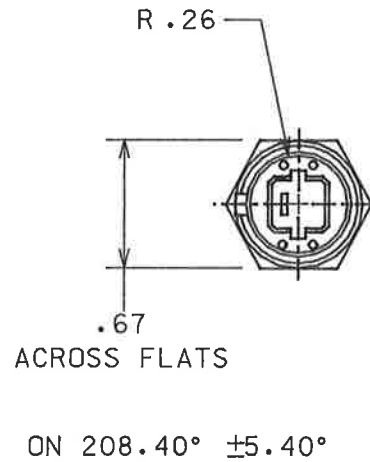

PART NO. SW543

TOLERANCES UNLESS SPECIFIED		
TWO PLACE DECIMALS +/- .015	THREE PLACE DECIMALS +/- .005	ANGLES +/- 1°

- (A) NOTE:
 1. REFERENCE "ANSI Y14.5M".
 2. NO LABELS ARE PERMITTED ON OR BELOW THE THREADS OF THE HOUSING.