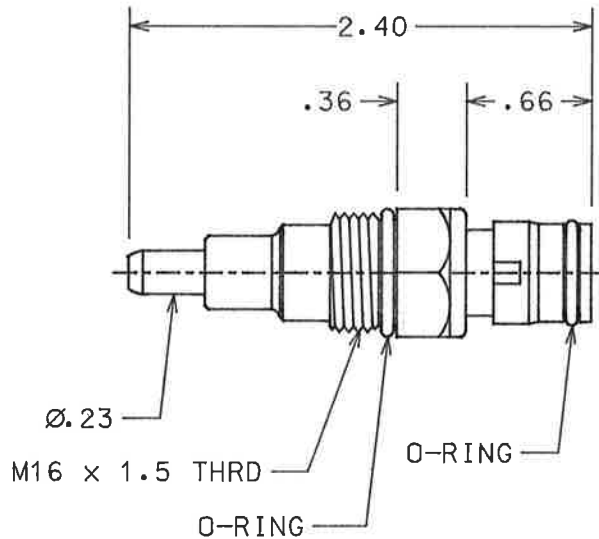

PART NO. SW543

TOLERANCES UNLESS SPECIFIED		
TWO PLACE DECIMALS +/- .015	THREE PLACE DECIMALS +/- .005	ANGLES +/- 1°

- (A) NOTE:
 1. REFERENCE "ANSI Y14.5M".
 2. NO LABELS ARE PERMITTED ON OR BELOW THE THREADS OF THE HOUSING.

REPLACES O.E.M. TOYOTA #89428-10050

				MATERIAL	SCALE NTS	WELLS MFG. CORP. FOND DU LAC, WISCONSIN
					DATE 5-24-94 BY DWN. RTN	
				FINISH	CHECKED 5-24-94 DAL	TITLE
A	ADDED NOTES.	19235	6-30-95	MCS	APPROVED 5-24-94 JSK	COOLING FAN SWITCH
	RELEASED	18459A	5-24-94	RTN	PURCH. <input type="checkbox"/> PROD. <input type="checkbox"/>	PART NO.
L	REVISION	CN	DATE	BY	CAD REF. SW543	MODEL
						SW543