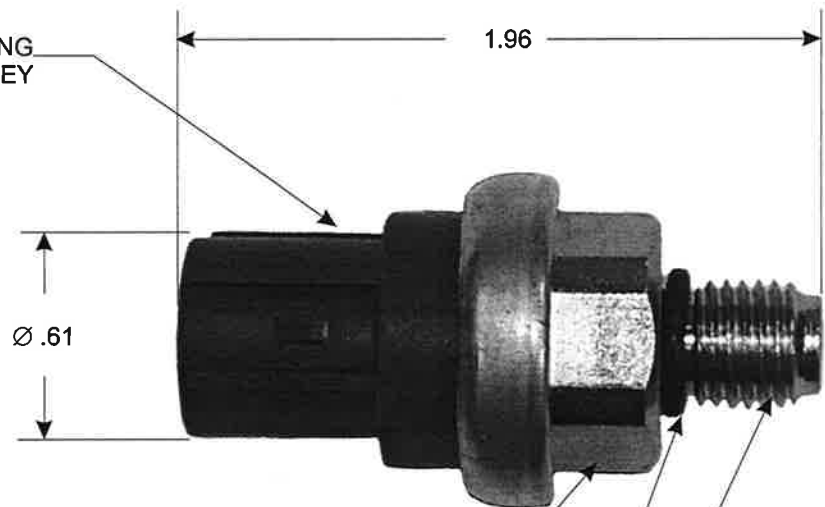

PART NO. PS512

TOLERANCES UNLESS SPECIFIED
 TWO PLACE DECIMALS +/- .015 THREE PLACE DECIMALS +/- .005 ANGLES +/- 1°

2X BLADE TERMINALS

O.E. HOUSING
 COLOR GREY

.74 HEX
 O-RING
 M10 X 1.25 THREADS

REPLACES O.E.M. # 56490-PNA-003

					MATERIAL	N/A	SCALE	NTS				
							DATE	2-17-03		DWN. BY	GC	
					FINISH	N/A	ENGINEER	2-17-03		MAR	TITLE	OIL PRESSURE SWITCH
							APPROVED	2-17-03		JSK		
							PURCH.	<input type="checkbox"/>		PROD.	<input type="checkbox"/>	PART NO.
RELEASED DRAWING	26136A	2-17-03	GC		CAD REF.	N/A	MODEL					
L	REVISION	CN	DATE	BY								